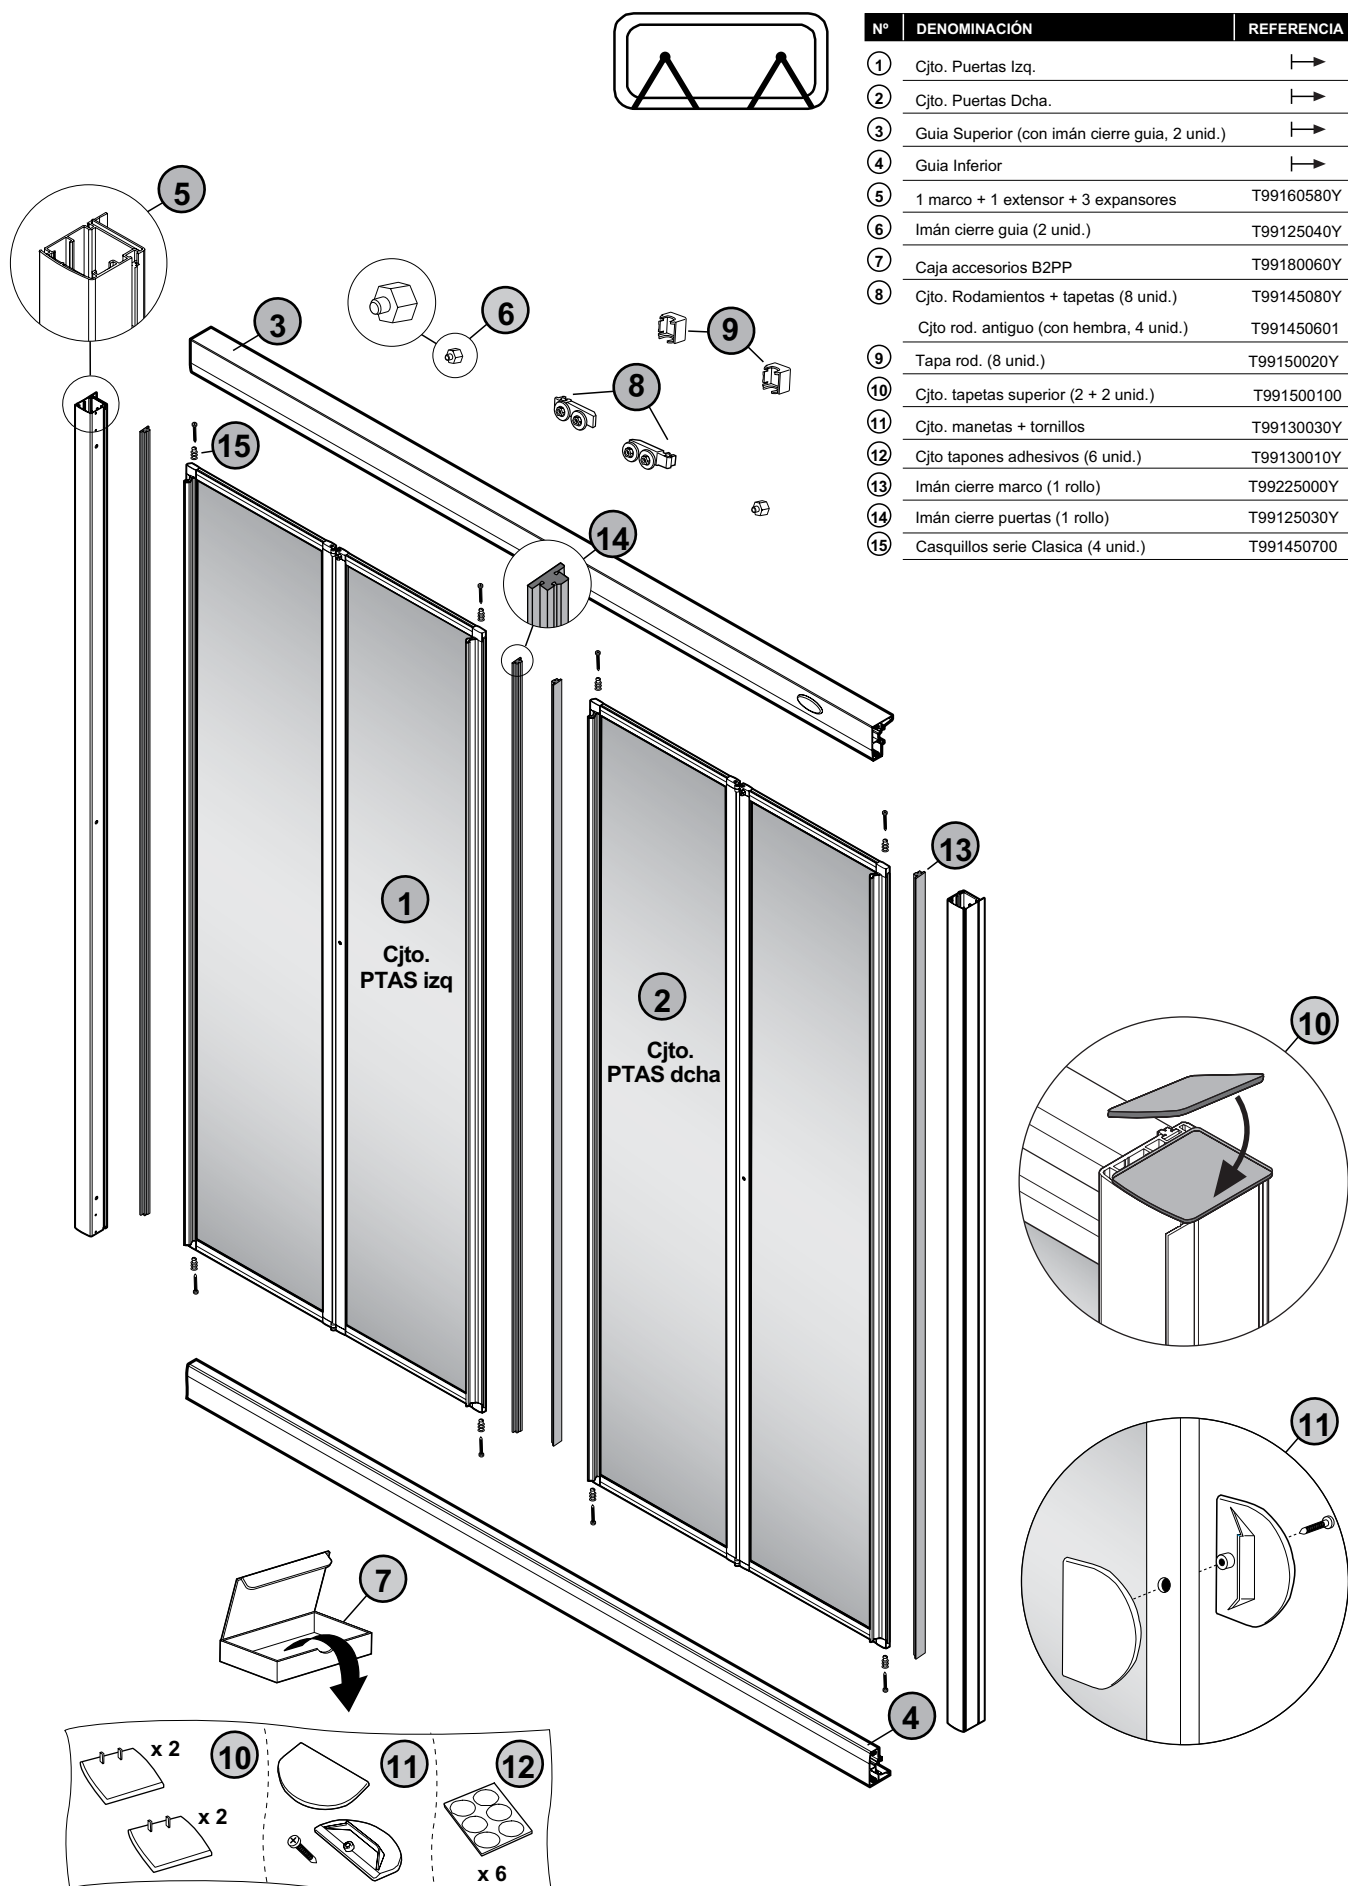

2L2PP

MEDIDA LADO PLEGABLE	LATERAL PUERTAS PLEGABLES 1+2		GUÍAS
	Puertas plegables lado IZQ.	Puertas plegables lado DCHA.	Cjto. GUÍAS Sup.+ Inf. (con imanes)
500	T991110000XY	T991110011XY	T9916100000Y
550	T991110001XY	T991110012XY	T9916100010Y
600	T991110002XY	T991110013XY	T9916100020Y
650	T991110003XY	T991110014XY	T9916100030Y
700	T991110004XY	T991110015XY	T9916100040Y
750	T991110005XY	T991110016XY	T9916100050Y
800	T991110006XY	T991110017XY	T9916100060Y
850	T991110007XY	T991110018XY	T9916100070Y
900	T991110008XY	T991110019XY	T9916100080Y
950	T991110009XY	T991110020XY	T9916100090Y
1000	T991110010XY	T991110021XY	T9916100100Y

MEDIDA LADO CORREDERA	LATERAL PUERTAS CORREDERAS				GUÍAS
	LATERAL IZQUIERDO		LATERAL DERECHO		
	FIJO IZQ.	PUERTA IZQ.	FIJO DCHA.	PUERTA DCHA.	
650	T991102000XY	T991102022XY	T991102044XY	T991102066XY	T9916020000Y
700	T991102001XY	T991102023XY	T991102045XY	T991102067XY	T9916020010Y
750	T991102002XY	T991102024XY	T991102046XY	T991102068XY	T9916020020Y
800	T991102003XY	T991102025XY	T991102047XY	T991102069XY	T9916020030Y
850	T991102004XY	T991102026XY	T991102048XY	T991102070XY	T9916020040Y
900	T991102005XY	T991102027XY	T991102049XY	T991102071XY	T9916020050Y
950	T991102006XY	T991102028XY	T991102050XY	T991102072XY	T9916020060Y
1000	T991102007XY	T991102029XY	T991102051XY	T991102073XY	T9916020070Y

• Dígito X en referencia (acabado placa):

1- Mil gotas 2- Lontano 6- Lineal 0- Transparente D- Píctor G- Arabesque H- Horizonte J- Smile K- Prima S- Surf T- Mate V- Velo Y- Mystic

• Dígito Y en referencia (color):

1- Blanco 2- Plata Brillo 3- Plata Mate

NOTA: En caso de pedir un recambio para una mampara ESPECIAL no usar estos códigos, ponerse en contacto con el Dpto. Comercial de Stildux.